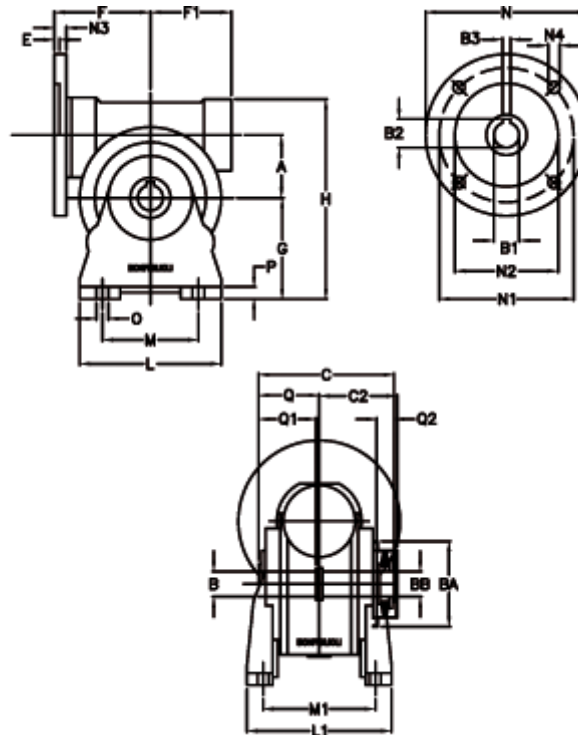

Article number: 390204903622216

Description: Worm Gear with Torque Limiter
VF 49-L1-A-36 P63B5

Measures

a = 49.50	C2 = 63,5	L1 = 124.0	O = 8.5
B = 25	Description = VF 49A-xx-63B5	m = 63	P = 12
B1 E7 = 11	E = 3.0	M1 = 98.5	Q = 51.0
B2 = 12.8	F = 70	N = 140	Q1 = 41
B3 H9 = 4	F1 = 63	N1 = 115	Q2 = 15
BA = 63	g = 82	N2 = 95	
BB H7 = 14	H = 162	N3 = 10.5	
C = 105	L = 110	N4 = 9,5	